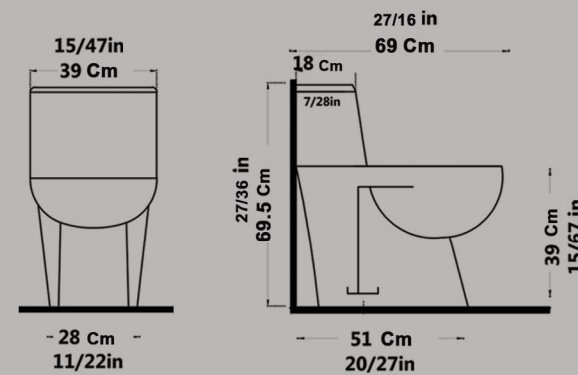

With Steel Bidet Pipe

Soft Close Seat Cover

Two-Stroke Mechanism

Siphon Output Diameter 10Cm

Code : ARA501 Size : 35X67.5

AXE : 225

SATRON One Piece Closet

With Steel Bidet Pipe

Soft Close Seat Cover

Two-Stroke Mechanism

Siphon Output Diameter 10Cm

Code : STO501 Size : 38x69

AXE : 225

JUPITER One Piece Closet

With Steel Bidet Pipe

Soft Close Seat Cover

Two-Stroke Mechanism

Siphon Output Diameter 10Cm

Code : JPO501 Size : 39X69

AXE : 225

GATRIA One Piece Closet

With Steel Bidet Pipe

Soft Close Seat Cover

Two-Stroke Mechanism

Siphon Output Diameter 10Cm

Code : GTO501 Size : 39x68

AXE : 225

YULDUZ New One Piece Closet

With Steel Bidet Pipe

Soft Close Seat Cover

Two-Stroke Mechanism

Siphon Output Diameter 10Cm