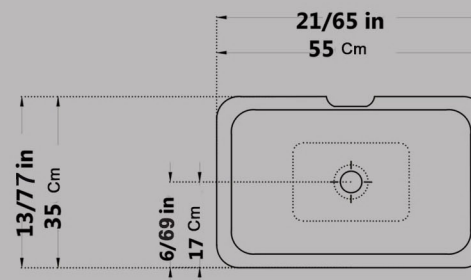

Size : 50x27

Code : AR7042

SINK With Tap Hole ARSITA

Size : 60.5X45

Code : ARO807

SINK With Tap Hole ARSITA

Size : 60.5X45

Code : ARO807

Under Counter Basin
Ellipse JUPITER

Size : 37x50

Code : JPU851

Under Counter Basin Rectangle SATRON

Size : 35x55

Code : STU852

Washbasin
For Infirm People
Rectangle PORIMA

Size : 59X55

Code : POO207

GATRIA Washbasin
With Half Pedestal
Large & Small

Size : 47X61.5

Size : 44.5X56.5

Code : GTO207

Code : GTO206

AY Washbasin With Half Pedestal Large & Small

Size : 49X60

Size : 45X51

Code : AYO107

Code : AYO204

ATAROD washbasin without pedestal

Size : 51.5x63.5

Size : 47x55.5

Size : 42x48

Size : 40x35