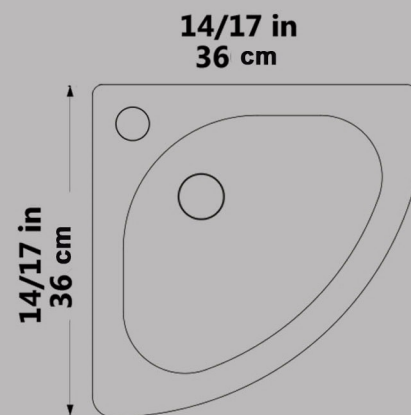

Code : GSF826

Top Counter Basin Hexagon MITRA
With Tap Hole
Built in

Size : 41x49

19/29in
49cm

Code:MI154

**Top Counter Basin Hexagon MITRA
Without Tap Hole
Built in**

Size : 41X49

19/29in
49cm

16/4in
41cm

4/72in
12cm

Code:MI803

Top Counter Basin MAYA
Without Tap Hole
Built in

Size : 41X34

Code : MAY811

Top Counter Basin Rectagle SIMPLE
Without Tap Hole
Built in

Size : 36.5x52.5

Code :SAD7821

Top Counter Basin Square SIMPLE
Without Tap Hole
Built in

Size : 36X36

Code : SAD7839

Wash Basin
Corner AY
With Tap Hole

Size : 36x36

Code : AYO226

Wash Stands
Rectangle ARAMIS
With Tap Hole

Size : 50x27

Code : AR7042

SINK With Tap Hole ARSITA

Size : 60.5X45

Code : ARO807

SINK With Tap Hole ARSITA

Size : 60.5X45

Code : ARO807