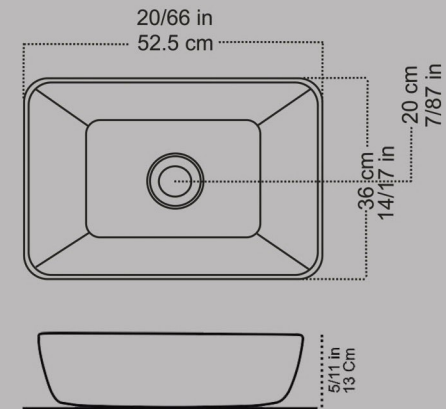

Size : 56.5X39.5

Code:TRT811

Top Counter Basin Circle TERMEH
With Tap Hole
Built in

Size : 39X39

15/35 in
39Cm

Code:TRT851

Top Counter Basin G.S.F
Tap head

Size : 49.5X40

Code : GSF826

Top Counter Basin Hexagon MITRA
With Tap Hole
Built in

Size : 41x49

19/29in
49cm

Code:MI154

**Top Counter Basin Hexagon MITRA
Without Tap Hole
Built in**

Size : 41X49

19/29in
49cm

16/4in
41cm

4/72in
12cm

Code:MI803

Top Counter Basin MAYA
Without Tap Hole
Built in

Size : 41X34

Code : MAY811

Top Counter Basin Rectagle SIMPLE
Without Tap Hole
Built in

Size : 36.5x52.5

Code :SAD7821

Top Counter Basin Square SIMPLE
Without Tap Hole
Built in

Size : 36X36

Code : SAD7839

Wash Basin
Corner AY
With Tap Hole

Size : 36x36

Code : AYO226

Wash Stands
Rectangle ARAMIS
With Tap Hole