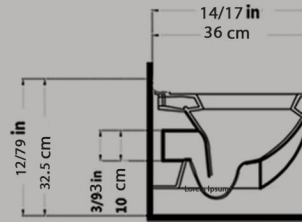

Size : 56X36

Code : JP801

ARSITA Wall Hung
 With Steel Bidet Pipe
 Soft Close Seat Cover

Code : ARA101 Size : 36x53
 Code : ARB101 Size : 36X53

ARSITA New Closet wall hung
 ARSITA New Rimless wall hung

ARSITA New One Piece Closet