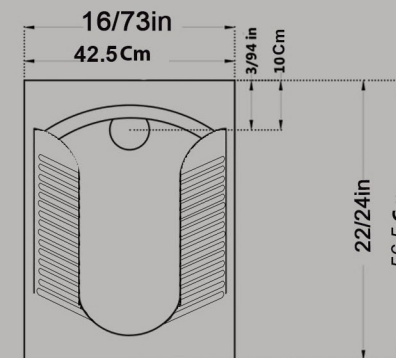

Size : 49x60

Code : TTM617

TITAN Squatting Pan

Marble

Small

Closed Rim

Size : 42.5x56.5

Code : TTM618

TITAN Great Medical Striated Squating Pan

Closed Rim

Ergonomic

Size : 49x60

Code : TTW615

TITAN Small Medical Striated Squatingpan

Closed Rim

size : 42.5x56.5

Code : TTW618

TITAN Great Medical Olympic Squating Pan

Close Rim

Ergonomic

Size : 49x60

Code : TT1617

TITAN Small Olympic Squating Pan

Close Rim

Size : 42.5x56.5

Code : TT1618

**URANUS Flat Squating Pan
Open Rim**

Size : 42x54

Code : ORO619

URANUS Dished Squating Pan
Open Rim
Size : 42x54

Code : ORO620

ARSITA Squattingpan
Small
Open Rim
Ergonomic
Size : 43x56