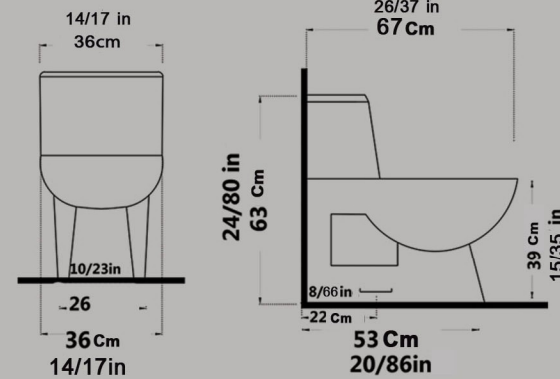

Siphon Output Diameter 10Cm

Code : GTO501 Size : 39x68

AXE : 225

YULDUZ New One Piece Closet

With Steel Bidet Pipe

Soft Close Seat Cover

Two-Stroke Mechanism

Siphon Output Diameter 10Cm

Code : ULN501 Size : 36x67

AXE : 225

GITA One Piece Closet
With Steel Bidet Pipe
Soft Close Seat Cover
Two-Stroke Mechanism
Siphon Output Diameter 10Cm

Code : GYO501 Size : 37.5X62.5

AXE : 225

AY One Piece Closet
With Steel Bidet Pipe
Soft Close Seat Cover
Two-Stroke Mechanism
Siphon Output Diameter 10Cm

Code : AYO501 Size : 36X67
AXE : 225

AYSON One Piece Closet

With Steel Bidet Pipe

Soft Close Seat Cover

Two-Stroke Mechanism

Siphon Output Diameter 10Cm

Code : AUO501 Size : 39X62

AXE : 125