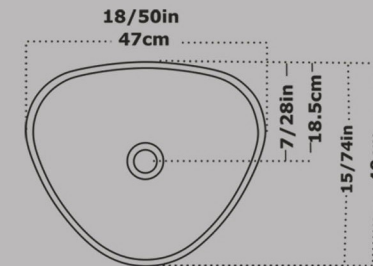

**Top Counter Basin MG 60
Without Tap Hole
Built in**

Size : 61.5x40

Code : GM827

Top Counter Basin BOAT
Without Tap Hole
Built in

Size : 58.5X36

Code : BOA811

G.S.F Countertop Basin Rrgtangle
Without Tap Hole
Built in

Size : 50X39

Code:GSF2204

Countertop Basin Circle G.S.F
Without Tap Hole
Built in

Size : 37X37

Code : GSF2529

Top Counter Basin Triangle ASOO
Without Tap Hole
Built in

Size : 47X40

Code : ASO841

Top Counter Basin Square ASOO
Without Tap Hole
Built in

Size : 37X37

Code:ASO832

Top Counter Basin Rectangle HOMA
With Tap Hole
Built in

Size : 52.5X36

20/66 in
52.5 Cm

12 Cm
4/72 in

Code : HOT821