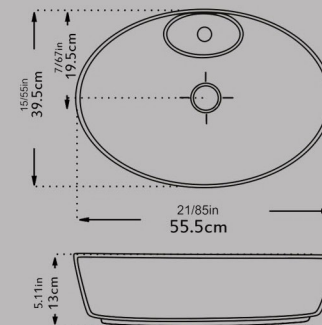

Top Counter Basin Square HOMA
With Tap Hole
Built in

Size : 35X35

14/17 in
36 Cm

Code : HOT831

Top Counter Basin Ellipse HOMA
With Tap Hole
Built in

Size : 55.5X39.5

Code : HOT811

Top Counter Basin Circle HOMA
With Tap Hole
Built in

Size : 39X39

Code : HOT851

Top Counter Basin Ellipse JUPITER
With Tap Hole
Built in

Size : 55.5X39.5

Code : JPN811

Top Counter Basin Ellipse JUPITER
Without Tap Hole
Built in

Size : 55.5x39.5

Code : JPN881

Countertop Basin Circle JUPITER
With Tap Hole
Built in

Size : 39X39

Code : JPN551

Countertop Basin Circle JUPITER
Without Tap Hole
Built in

Size : 39X39

Code : JPN511

Top Counter Basin Ellipse TERMEH
With Tap Hole
Built in

Size : 56.5X39.5

Code:TRT811

Top Counter Basin Circle TERMEH
With Tap Hole
Built in

Size : 39X39

15/35 in
39Cm

Code:TRT851

Top Counter Basin G.S.F
Tap head

Size : 49.5X40