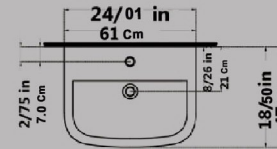

Size : 50x27

Code : AR7042

SINK With Tap Hole ARSITA

Size : 60.5X45

Code : ARO807

SINK With Tap Hole ARSITA

Size : 60.5X45

Code : ARO807

Under Counter Basin
Ellipse JUPITER

Size : 37x50

Code : JPU851

Under Counter Basin Rectangle SATRON

Size : 35x55

Code : STU852

Washbasin
For Infirm People
Rectangle PORIMA

Size : 59X55

Code : POO207

GATRIA Washbasin
With Half Pedestal
Large & Small

Size : 47X61.5

Size : 44.5X56.5

Code : GTO207

Code : GTO206

AY Washbasin With Half Pedestal Large & Small

Size : 49X60

Size : 45X51

Code : AYO107

Code : AYO204

ATAROD washbasin without pedestal

Size : 51.5x63.5

Size : 47x55.5

Size : 42x48

Size : 40x35