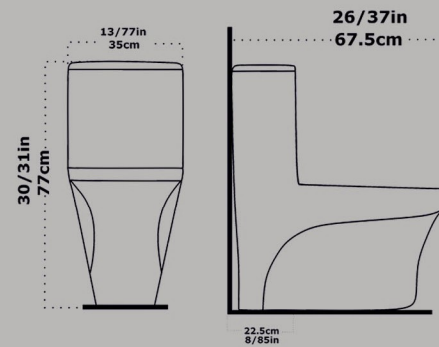

Size : 56X36

Code : JP801

ARSITA Wall Hung
 With Steel Bidet Pipe
 Soft Close Seat Cover

Code : ARA101 Size : 36x53
 Code : ARB101 Size : 36X53

ARSITA New Closet wall hung
 ARSITA New Rimless wall hung

ARSITA New One Piece Closet

With Steel Bidet Pipe

Soft Close Seat Cover

Two-Stroke Mechanism

Siphon Output Diameter 10Cm

Code : ARA501 Size : 35X67.5

AXE : 225

SATRON One Piece Closet

With Steel Bidet Pipe