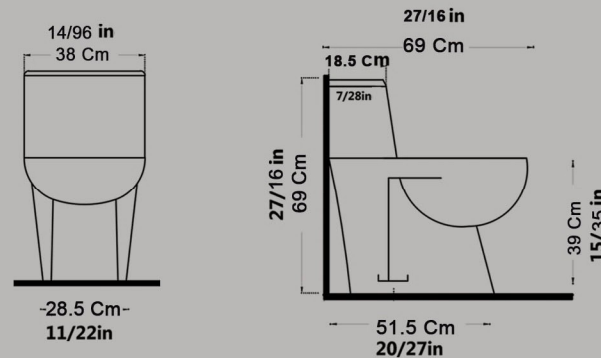

SATRON One Piece Closet

With Steel Bidet Pipe

Soft Close Seat Cover

Two-Stroke Mechanism

Siphon Output Diameter 10Cm

Code : STO501 Size : 38x69

AXE : 225