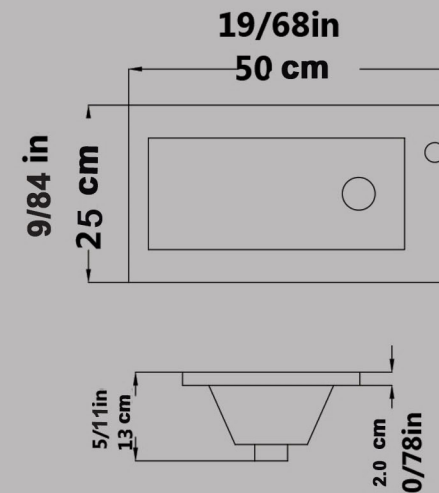

Code : GSF826

Top Counter Basin Hexagon MITRA
With Tap Hole
Built in

Size : 41x49

19/29in
49cm

Code:MI154

**Top Counter Basin Hexagon MITRA
Without Tap Hole
Built in**

Size : 41X49

19/29in
49cm

16/4in
41cm

4/72in
12cm

Code:MI803

Top Counter Basin MAYA
Without Tap Hole
Built in

Size : 41X34

Code : MAY811

Top Counter Basin Rectagle SIMPLE
Without Tap Hole
Built in

Size : 36.5x52.5

Code :SAD7821

Top Counter Basin Square SIMPLE
Without Tap Hole
Built in

Size : 36X36

Code : SAD7839

Wash Basin
Corner AY
With Tap Hole

Size : 36x36

Code : AYO226

Wash Stands
Rectangle ARAMIS
With Tap Hole

Size : 50x27

Code : AR7042

SINK With Tap Hole ARSITA

Size : 60.5X45

Code : ARO807

SINK With Tap Hole ARSITA

Size : 60.5X45

Code : ARO807