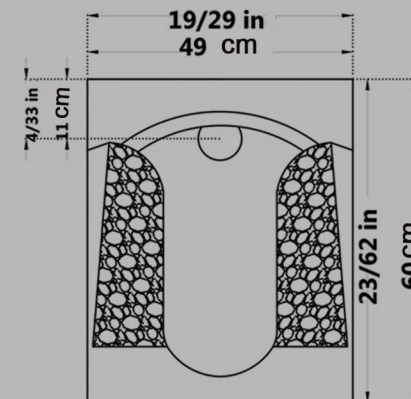

Size : 45X51

Code : AYO107

Code : AYO204

ATAROD washbasin without pedestal

Size : 51.5x63.5

Size : 47x55.5

Size : 42x48

Size : 40x35

Code:STO206

ARSITA Squatting Pan Large
Closed Rim
Ergonomic

Size : 60x60

Code : ARO616

PORIMA Squatting Pan
Closed Rim

Size : 50x60

Code : POO617

TITAN Great Medical Marble Squating Pan
Close Rime

Size : 49x60

Code : TTM617

TITAN Squatting Pan

Marble

Small

Closed Rim

Size : 42.5x56.5

Code : TTM618

TITAN Great Medical Striated Squating Pan

Closed Rim

Ergonomic

Size : 49x60

Code : TTW615

TITAN Small Medical Striated Squatingpan

Closed Rim

size : 42.5x56.5