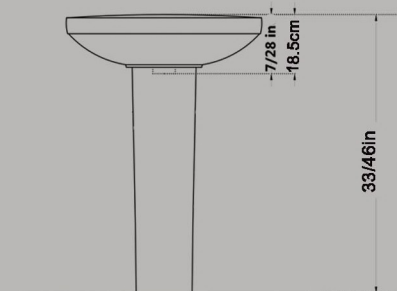

Code : POO207

GATRIA Washbasin
With Half Pedestal
Large & Small

Size : 47X61.5

Size : 44.5X56.5

Code : GTO207

Code : GTO206

AY Washbasin With Half Pedestal Large & Small

Size : 49X60

Size : 45X51

Code : AYO107

Code : AYO204

ATAROD washbasin without pedestal

Size : 51.5x63.5

Size : 47x55.5

Size : 42x48

Size : 40x35

Code : ATO210

Code : ATO206

Code : ATO203

Code : ATO229

SATRON Washbasin
With Full Pedestal

size:46x61

size:44x55

Code:STO207

Code:STO206

ARSITA Squatting Pan Large
Closed Rim
Ergonomic

Size : 60x60

Code : ARO616

PORIMA Squatting Pan
Closed Rim

Size : 50x60

Code : POO617

TITAN Great Medical Marble Squating Pan
Close Rime