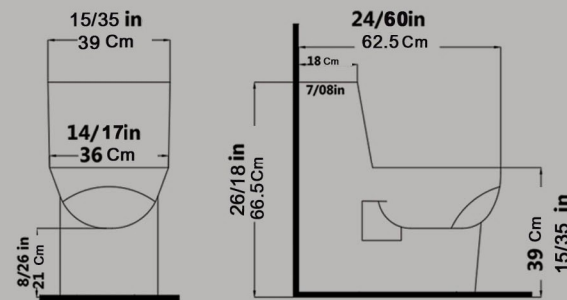

Siphon Output Diameter 10Cm

Code : GTO501 Size : 39x68

AXE : 225

YULDUZ New One Piece Closet

With Steel Bidet Pipe

Soft Close Seat Cover

Two-Stroke Mechanism

Siphon Output Diameter 10Cm

Code : AYO501 Size : 36X67
AXE : 225

AYSON One Piece Closet

With Steel Bidet Pipe

Soft Close Seat Cover

Two-Stroke Mechanism

Siphon Output Diameter 10Cm

Code : AUO501 Size : 39X62

AXE : 125

**Top Counter Basin MG 60
Without Tap Hole
Built in**

Size : 61.5x40

Code : GM827

Top Counter Basin BOAT
Without Tap Hole
Built in

Size : 58.5X36

Code : BOA811

G.S.F Countertop Basin Rrgtangle
Without Tap Hole
Built in