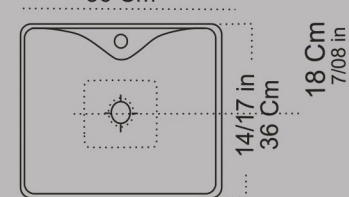

Size : 50X39

Code:GSF2204

Countertop Basin Circle G.S.F
Without Tap Hole
Built in

Size : 37X37

Code : GSF2529

Top Counter Basin Triangle ASOO
Without Tap Hole
Built in

Size : 47X40

Code : ASO841

Top Counter Basin Square ASOO
Without Tap Hole
Built in

Size : 37X37

Code:ASO832

Top Counter Basin Rectangle HOMA
With Tap Hole
Built in

Size : 52.5X36

20/66 in
52.5 Cm

12 Cm
4/72 in

Code : HOT821

Top Counter Basin Square HOMA
With Tap Hole
Built in

Size : 35X35

14/17 in
36 Cm

Code : HOT831

Top Counter Basin Ellipse HOMA
With Tap Hole
Built in

Size : 55.5X39.5

Code : HOT811

Top Counter Basin Circle HOMA
With Tap Hole
Built in