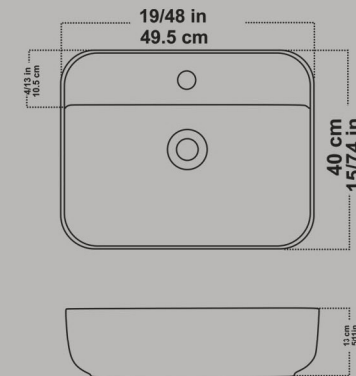

Size : 39X39

Code : HOT851

Top Counter Basin Ellipse JUPITER
With Tap Hole
Built in

Size : 55.5X39.5

Code : JPN811

Top Counter Basin Ellipse JUPITER
Without Tap Hole
Built in

Size : 55.5x39.5

Code : JPN881

Countertop Basin Circle JUPITER
With Tap Hole
Built in

Size : 39X39

Code : JPN551

Countertop Basin Circle JUPITER
Without Tap Hole
Built in

Size : 39X39

Code : JPN511

Top Counter Basin Ellipse TERMEH
With Tap Hole
Built in

Size : 56.5X39.5

Code:TRT811

Top Counter Basin Circle TERMEH
With Tap Hole
Built in

Size : 39X39

15/35 in
39Cm

Code:TRT851

Top Counter Basin G.S.F
Tap head

Size : 49.5X40

Code : GSF826

Top Counter Basin Hexagon MITRA
With Tap Hole
Built in

Size : 41x49

19/29in
49cm

Code:MI154

**Top Counter Basin Hexagon MITRA
Without Tap Hole
Built in**

Size : 41X49

19/29in
49cm