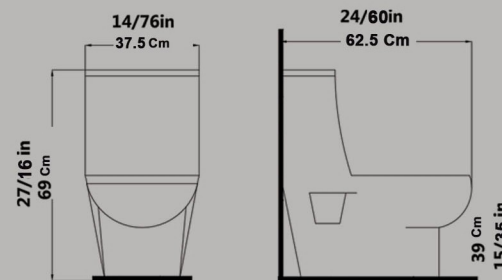

Siphon Output Diameter 10Cm

Code : GTO501 Size : 39x68

AXE : 225

YULDUZ New One Piece Closet

With Steel Bidet Pipe

Soft Close Seat Cover

Two-Stroke Mechanism

Siphon Output Diameter 10Cm

Code : ULN501 Size : 36x67

AXE : 225

GITA One Piece Closet
With Steel Bidet Pipe
Soft Close Seat Cover
Two-Stroke Mechanism
Siphon Output Diameter 10Cm

Code : GYO501 Size : 37.5X62.5

AXE : 225

AY One Piece Closet
With Steel Bidet Pipe
Soft Close Seat Cover
Two-Stroke Mechanism
Siphon Output Diameter 10Cm

Code : AYO501 Size : 36X67
AXE : 225

AYSON One Piece Closet

With Steel Bidet Pipe

Soft Close Seat Cover

Two-Stroke Mechanism

Siphon Output Diameter 10Cm

Code : AUO501 Size : 39X62

AXE : 125