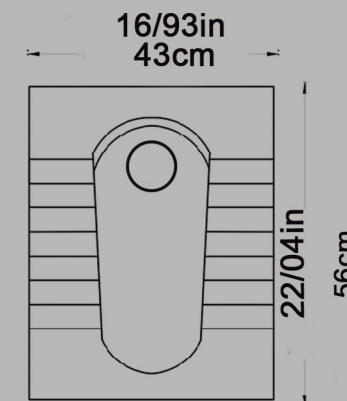

Code : TTW618

TITAN Great Medical Olympic Squating Pan

Close Rim

Ergonomic

Size : 49x60

Code : TT1617

TITAN Small Olympic Squating Pan

Close Rim

Size : 42.5x56.5

Code : TT1618

**URANUS Flat Squating Pan
Open Rim**

Size : 42x54

Code : ORO619

URANUS Dished Squating Pan
Open Rim
Size : 42x54

Code : ORO620

ARSITA Squattingpan
Small
Open Rim
Ergonomic
Size : 43x56

Code : ARO627

ARSITA Close Dished Squatingpan
Close Rim
Ergonomic
Size : 43x56

Code : ARO631

ARSITA Close Squatingpan
Close Rim
Ergonomic
Size : 43x56

Code : ARO628

GATRIA Medical Superciliary squatting Pan