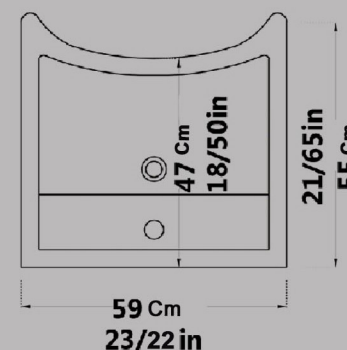

Size : 50x27

Code : AR7042

SINK With Tap Hole ARSITA

Size : 60.5X45

Code : ARO807

SINK With Tap Hole ARSITA

Size : 60.5X45

Code : ARO807

Under Counter Basin
Ellipse JUPITER

Size : 37x50

Code : JPU851

Under Counter Basin Rectangle SATRON

Size : 35x55

Code : STU852

Washbasin
For Infirm People
Rectangle PORIMA

Size : 59X55

Code : POO207

GATRIA Washbasin
With Half Pedestal
Large & Small

Size : 47X61.5

Size : 44.5X56.5

Code : GTO207

Code : GTO206

AY Washbasin With Half Pedestal Large & Small

Size : 49X60

Size : 45X51

Code : AYO107

Code : AYO204

ATAROD washbasin without pedestal

Size : 51.5x63.5

Size : 47x55.5

Size : 42x48

Size : 40x35