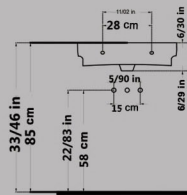

Size : 50x27

Code : AR7042

SINK With Tap Hole ARSITA

Size : 60.5X45

Code : ARO807

SINK With Tap Hole ARSITA

Size : 60.5X45

Code : ARO807

Under Counter Basin
Ellipse JUPITER

Size : 37x50

Code : JPU851

Under Counter Basin Rectangle SATRON

Size : 35x55

Code : STU852

Washbasin
For Infirm People
Rectangle PORIMA

Size : 59X55

Code : POO207

GATRIA Washbasin
With Half Pedestal
Large & Small

Size : 47X61.5

Size : 44.5X56.5

Code : GTO207

Code : GTO206

AY Washbasin With Half Pedestal Large & Small

Size : 49X60