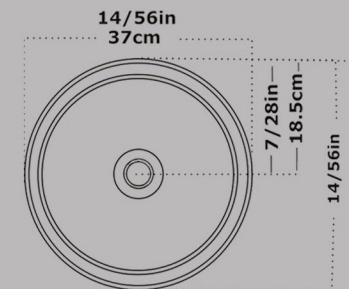

Size : 50X39

Code:GSF2204

Countertop Basin Circle G.S.F
Without Tap Hole
Built in

Size : 37X37

Code : GSF2529

Top Counter Basin Triangle ASOO
Without Tap Hole
Built in

Size : 47X40

Code : ASO841

Top Counter Basin Square ASOO
Without Tap Hole
Built in

Size : 37X37

Code:ASO832

Top Counter Basin Rectangle HOMA
With Tap Hole
Built in

Size : 52.5X36

20/66 in
52.5 Cm

12 Cm
4/72 in

Code : HOT821