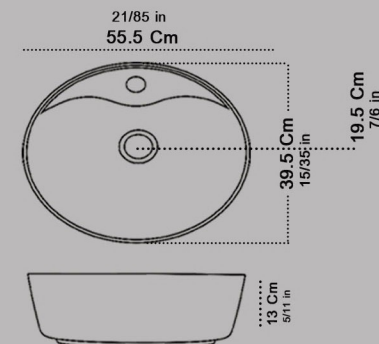

Size : 39X39

Code : HOT851

Top Counter Basin Ellipse JUPITER
With Tap Hole
Built in

Size : 55.5X39.5

Code : JPN811

Top Counter Basin Ellipse JUPITER
Without Tap Hole
Built in

Size : 55.5x39.5

Code : JPN881

Countertop Basin Circle JUPITER
With Tap Hole
Built in

Size : 39X39

Code : JPN551

Countertop Basin Circle JUPITER
Without Tap Hole
Built in

Size : 39X39

Code : JPN511

Top Counter Basin Ellipse TERMEH
With Tap Hole
Built in

Size : 56.5X39.5

Code:TRT811

Top Counter Basin Circle TERMEH
With Tap Hole
Built in

Size : 39X39

15/35 in
39Cm

Code:TRT851

Top Counter Basin G.S.F
Tap head

Size : 49.5X40