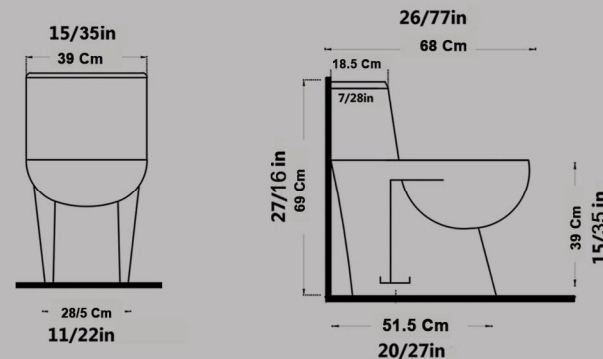

Two-Stroke Mechanism

Siphon Output Diameter 10Cm

Code : JPO501 Size : 39X69

AXE : 225

GATRIA One Piece Closet

With Steel Bidet Pipe

Soft Close Seat Cover

Two-Stroke Mechanism

Siphon Output Diameter 10Cm

Code : GTO501 Size : 39x68

AXE : 225

YULDUZ New One Piece Closet

With Steel Bidet Pipe

Soft Close Seat Cover

Two-Stroke Mechanism

Siphon Output Diameter 10Cm