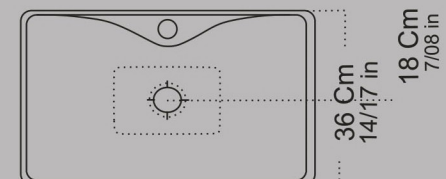

Top Counter Basin Square ASOO
Without Tap Hole
Built in

Size : 37X37

Code:ASO832

Top Counter Basin Rectangle HOMA
With Tap Hole
Built in

Size : 52.5X36

20/66 in
52.5 Cm

12 Cm
4/72 in

Code : HOT821