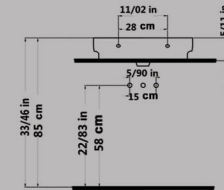

Size : 50x27

Code : AR7042

SINK With Tap Hole ARSITA

Size : 60.5X45

Code : ARO807

SINK With Tap Hole ARSITA

Size : 60.5X45

Code : ARO807

Under Counter Basin
Ellipse JUPITER

Size : 37x50

Code : JPU851

Under Counter Basin Rectangle SATRON

Size : 35x55

Code : STU852

Washbasin
For Infirm People
Rectangle PORIMA

Size : 59X55

Code : POO207

GATRIA Washbasin
With Half Pedestal
Large & Small

Size : 47X61.5

Size : 44.5X56.5

Code : GTO207

Code : GTO206

AY Washbasin With Half Pedestal Large & Small

Size : 49X60