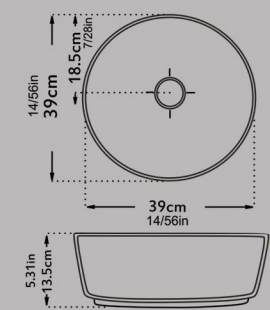

Size : 39X39

Code : HOT851

Top Counter Basin Ellipse JUPITER
With Tap Hole
Built in

Size : 55.5X39.5

Code : JPN811

Top Counter Basin Ellipse JUPITER
Without Tap Hole
Built in

Size : 55.5x39.5

Code : JPN881

Countertop Basin Circle JUPITER
With Tap Hole
Built in

Size : 39X39

Code : JPN551

Countertop Basin Circle JUPITER
Without Tap Hole
Built in

Size : 39X39

Code : JPN511

Top Counter Basin Ellipse TERMEH
With Tap Hole
Built in

Size : 56.5X39.5

Code:TRT811

Top Counter Basin Circle TERMEH
With Tap Hole
Built in

Size : 39X39

15/35 in
39Cm

Code:TRT851

Top Counter Basin G.S.F
Tap head

Size : 49.5X40

Code : GSF826

Top Counter Basin Hexagon MITRA
With Tap Hole
Built in

Size : 41x49

19/29in
49cm

Code:MI154

**Top Counter Basin Hexagon MITRA
Without Tap Hole
Built in**

Size : 41X49

19/29in
49cm