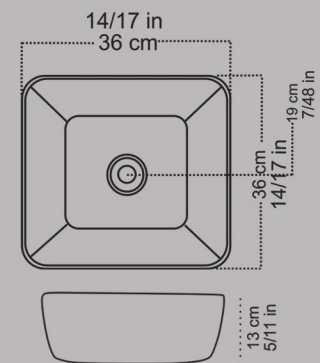

Code : GSF826

Top Counter Basin Hexagon MITRA
With Tap Hole
Built in

Size : 41x49

19/29in
49cm

Code:MI154

**Top Counter Basin Hexagon MITRA
Without Tap Hole
Built in**

Size : 41X49

19/29in
49cm

16/4in
41cm

4/72in
12cm

Code:MI803

Top Counter Basin MAYA
Without Tap Hole
Built in

Size : 41X34

Code : MAY811

Top Counter Basin Rectagle SIMPLE
Without Tap Hole
Built in

Size : 36.5x52.5

Code :SAD7821

Top Counter Basin Square SIMPLE
Without Tap Hole
Built in

Size : 36X36

Code : SAD7839

Wash Basin
Corner AY
With Tap Hole

Size : 36x36

Code : AYO226

Wash Stands
Rectangle ARAMIS
With Tap Hole