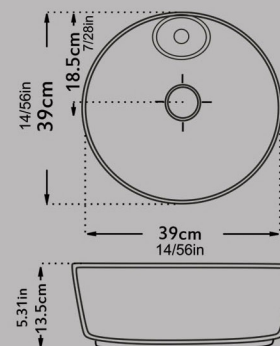

Top Counter Basin Square HOMA
With Tap Hole
Built in

Size : 35X35

14/17 in
36 Cm

Code : HOT831

Top Counter Basin Ellipse HOMA
With Tap Hole
Built in

Size : 55.5X39.5

Code : HOT811

Top Counter Basin Circle HOMA
With Tap Hole
Built in

Size : 39X39

Code : HOT851

Top Counter Basin Ellipse JUPITER
With Tap Hole
Built in

Size : 55.5X39.5

Code : JPN811

Top Counter Basin Ellipse JUPITER
Without Tap Hole
Built in

Size : 55.5x39.5

Code : JPN881

Countertop Basin Circle JUPITER
With Tap Hole
Built in

Size : 39X39

Code : JPN551

Countertop Basin Circle JUPITER
Without Tap Hole
Built in

Size : 39X39

Code : JPN511

Top Counter Basin Ellipse TERMEH
With Tap Hole
Built in