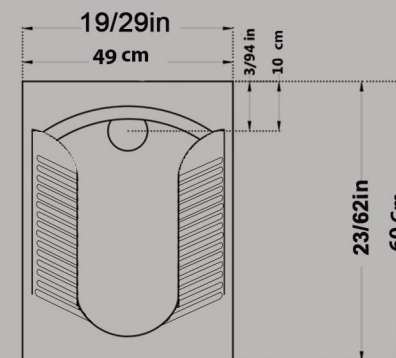

Code:STO206

ARSITA Squatting Pan Large
Closed Rim
Ergonomic

Size : 60x60

Code : ARO616

PORIMA Squatting Pan
Closed Rim

Size : 50x60

Code : POO617

TITAN Great Medical Marble Squating Pan
Close Rime

Size : 49x60

Code : TTM617

TITAN Squatting Pan

Marble

Small

Closed Rim

Size : 42.5x56.5

Code : TTM618

TITAN Great Medical Striated Squating Pan

Closed Rim

Ergonomic

Size : 49x60

Code : TTW615

TITAN Small Medical Striated Squatingpan

Closed Rim

size : 42.5x56.5

Size : 42.5x56.5

Code : TT1618

**URANUS Flat Squating Pan
Open Rim**

Size : 42x54

Code : ORO619

URANUS Dished Squating Pan
Open Rim
Size : 42x54

Code : ORO620

ARSITA Squattingpan
Small
Open Rim
Ergonomic
Size : 43x56