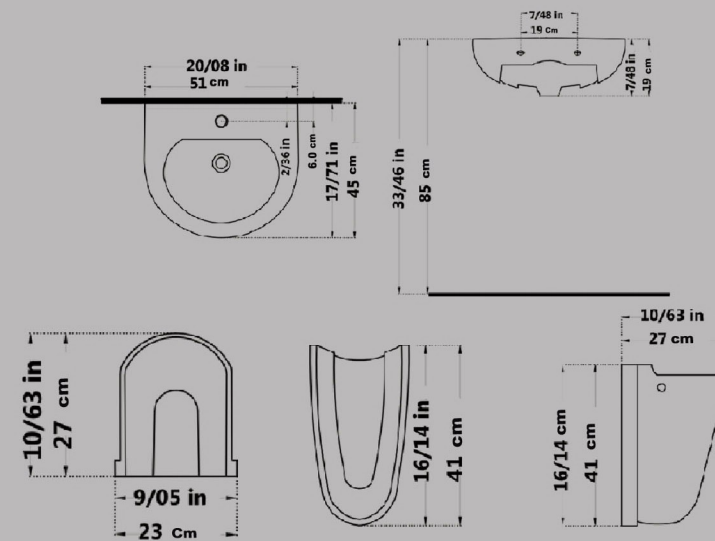

Size : 50x27

Code : AR7042

SINK With Tap Hole ARSITA

Size : 60.5X45

Code : ARO807

SINK With Tap Hole ARSITA

Size : 60.5X45

Code : ARO807

Code : POO207

GATRIA Washbasin
With Half Pedestal
Large & Small

Size : 47X61.5

Size : 44.5X56.5

Code : GTO207

Code : GTO206

AY Washbasin With Half Pedestal Large & Small

Size : 49X60

Size : 45X51

Code : AYO107

Code : AYO204

ATAROD washbasin without pedestal

Size : 51.5x63.5

Size : 47x55.5

Size : 42x48

Size : 40x35

Size : 42.5x56.5

Code : TT1618

**URANUS Flat Squating Pan
Open Rim**

Size : 42x54

Code : ORO619

URANUS Dished Squating Pan
Open Rim
Size : 42x54

Code : ORO620

ARSITA Squattingpan
Small
Open Rim
Ergonomic
Size : 43x56