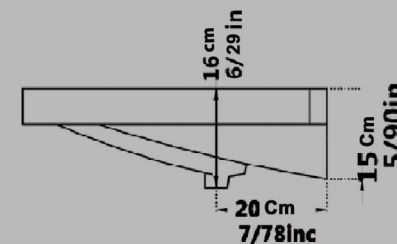

Size : 50x27

Code : AR7042

SINK With Tap Hole ARSITA

Size : 60.5X45

Code : ARO807

SINK With Tap Hole ARSITA

Size : 60.5X45

Code : ARO807

Under Counter Basin
Ellipse JUPITER

Size : 37x50

Code : JPU851

Under Counter Basin Rectangle SATRON

Size : 35x55

Code : STU852

Washbasin
For Infirm People
Rectangle PORIMA

Size : 59X55

Code : POO207

GATRIA Washbasin
With Half Pedestal
Large & Small

Size : 47X61.5

Size : 44.5X56.5

Code : GTO207

Code : GTO206

AY Washbasin With Half Pedestal Large & Small

Size : 49X60