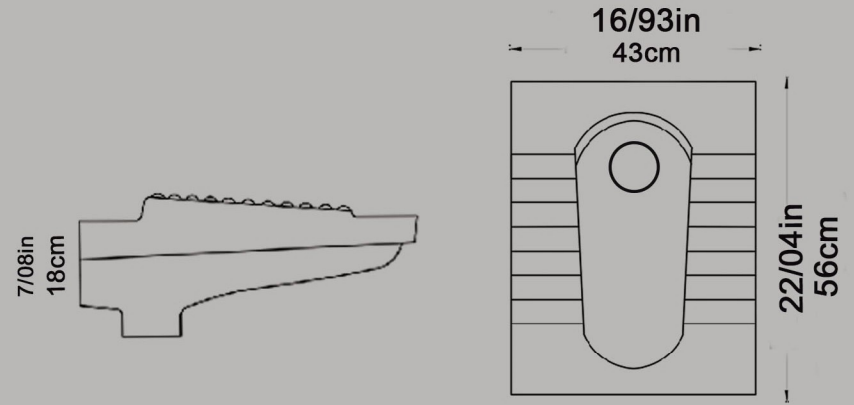

Size : 42.5x56.5

Code : TT1618

**URANUS Flat Squating Pan
Open Rim**

Size : 42x54

Code : ORO619

URANUS Dished Squating Pan
Open Rim
Size : 42x54

Code : ORO620

ARSITA Squattingpan
Small
Open Rim
Ergonomic
Size : 43x56

Code : ARO627

ARSITA Close Dished Squatingpan
Close Rim
Ergonomic
Size : 43x56

Code : ARO631

ARSITA Close Squatingpan
Close Rim
Ergonomic
Size : 43x56

Code : ARO628

GATRIA Medical Superciliary squatting Pan