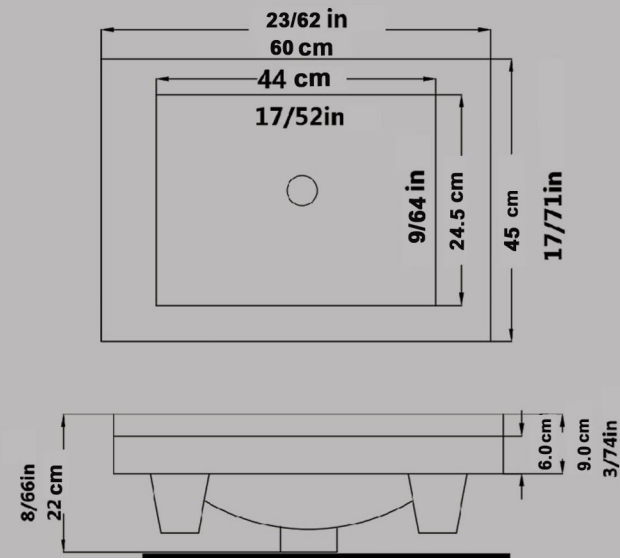

Size : 50x27

Code : AR7042

SINK With Tap Hole ARSITA

Size : 60.5X45

Code : ARO807

SINK With Tap Hole ARSITA

Size : 60.5X45

Code : ARO807

Code : POO207

GATRIA Washbasin
With Half Pedestal
Large & Small

Size : 47X61.5

Size : 44.5X56.5

Code : GTO207

Code : GTO206

AY Washbasin With Half Pedestal Large & Small

Size : 49X60