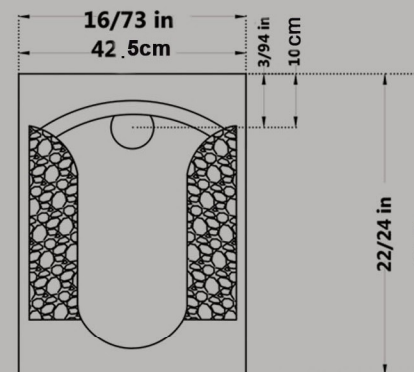

Code:STO206

ARSITA Squatting Pan Large
Closed Rim
Ergonomic

Size : 60x60

Code : ARO616

PORIMA Squatting Pan
Closed Rim

Size : 50x60

Code : POO617

TITAN Great Medical Marble Squating Pan
Close Rime

Size : 49x60

Code : TTM617

TITAN Squatting Pan

Marble

Small

Closed Rim

Size : 42.5x56.5

Code : TTM618

TITAN Great Medical Striated Squating Pan

Closed Rim

Ergonomic

Size : 49x60

Code : TTW615

TITAN Small Medical Striated Squatingpan

Closed Rim

size : 42.5x56.5

Size : 42.5x56.5

Code : TT1618

**URANUS Flat Squating Pan
Open Rim**

Size : 42x54

Code : ORO619

URANUS Dished Squating Pan
Open Rim
Size : 42x54

Code : ORO620

ARSITA Squattingpan
Small
Open Rim
Ergonomic
Size : 43x56