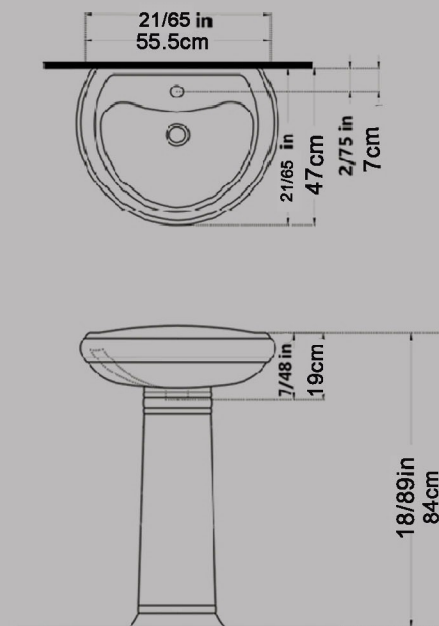

Size : 50x27

Code : AR7042

SINK With Tap Hole ARSITA

Size : 60.5X45

Code : ARO807

SINK With Tap Hole ARSITA

Size : 60.5X45

Code : ARO807

Code : POO207

GATRIA Washbasin
With Half Pedestal
Large & Small

Size : 47X61.5

Size : 44.5X56.5

Code : GTO207

Code : GTO206

AY Washbasin With Half Pedestal Large & Small

Size : 49X60

Size : 45X51

Code : AYO107

Code : AYO204

ATAROD washbasin without pedestal

Size : 51.5x63.5

Size : 47x55.5

Size : 42x48

Size : 40x35

Code : ATO210

Code : ATO206

Code : ATO203

Code : ATO229

SATRON Washbasin
With Full Pedestal

size:46x61

size:44x55

Code:STO207