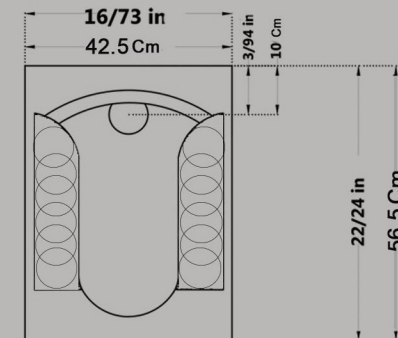

Size : 49x60

Code : TTM617

TITAN Squatting Pan

Marble

Small

Closed Rim

Size : 42.5x56.5

Code : TTM618

TITAN Great Medical Striated Squating Pan

Closed Rim

Ergonomic

Size : 49x60

Code : TTW615

TITAN Small Medical Striated Squatingpan

Closed Rim

size : 42.5x56.5

Code : TTW618

TITAN Great Medical Olympic Squating Pan

Close Rim

Ergonomic

Size : 49x60

Code : TT1617

TITAN Small Olympic Squating Pan

Close Rim

Size : 42.5x56.5

Code : TT1618

**URANUS Flat Squating Pan
Open Rim**

Size : 42x54

Code : ORO619

URANUS Dished Squating Pan
Open Rim
Size : 42x54

Code : ORO620

ARSITA Squattingpan
Small
Open Rim
Ergonomic
Size : 43x56