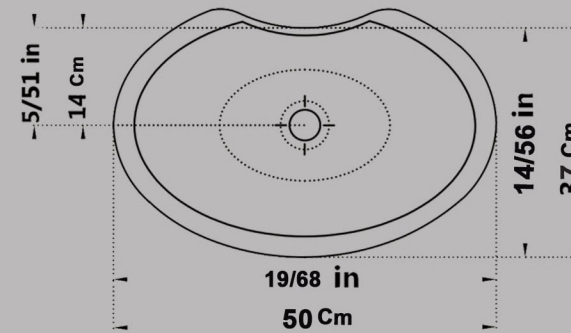

Size : 50x27

Code : AR7042

SINK With Tap Hole ARSITA

Size : 60.5X45

Code : ARO807

SINK With Tap Hole ARSITA

Size : 60.5X45

Code : ARO807

Under Counter Basin
Ellipse JUPITER

Size : 37x50

Code : JPU851

Under Counter Basin Rectangle SATRON

Size : 35x55

Code : STU852

Washbasin
For Infirm People
Rectangle PORIMA

Size : 59X55

Code : POO207

GATRIA Washbasin
With Half Pedestal
Large & Small

Size : 47X61.5

Size : 44.5X56.5

Code : GTO207

Code : GTO206

AY Washbasin With Half Pedestal Large & Small

Size : 49X60