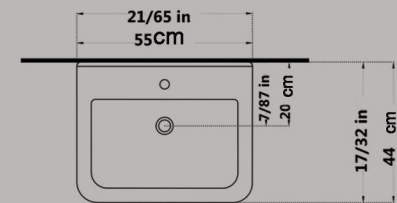

Code : POO207

GATRIA Washbasin
With Half Pedestal
Large & Small

Size : 47X61.5

Size : 44.5X56.5

Code : GTO207

Code : GTO206

AY Washbasin With Half Pedestal Large & Small

Size : 49X60

Size : 45X51

Code : AYO107

Code : AYO204

ATAROD washbasin without pedestal

Size : 51.5x63.5

Size : 47x55.5

Size : 42x48

Size : 40x35

Code : ATO210

Code : ATO206

Code : ATO203

Code : ATO229

SATRON Washbasin
With Full Pedestal

size:46x61

size:44x55

Code:STO207

Code:STO206

ARSITA Squatting Pan Large
Closed Rim
Ergonomic

Size : 60x60

Code : ARO616

PORIMA Squatting Pan
Closed Rim

Size : 50x60

Code : POO617

TITAN Great Medical Marble Squating Pan
Close Rime