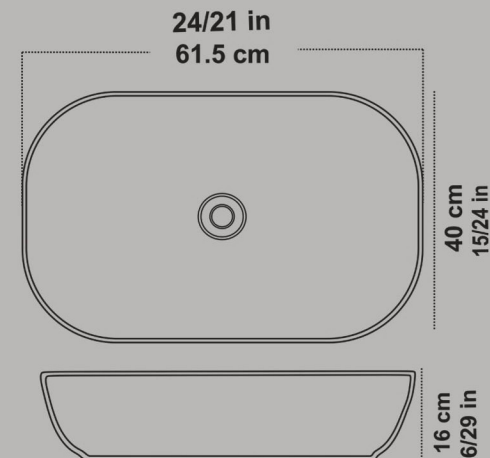

Siphon Output Diameter 10Cm

Code : GTO501 Size : 39x68

AXE : 225

YULDUZ New One Piece Closet

With Steel Bidet Pipe

Soft Close Seat Cover

Two-Stroke Mechanism

Siphon Output Diameter 10Cm

Code : ULN501 Size : 36x67

AXE : 225

GITA One Piece Closet
With Steel Bidet Pipe
Soft Close Seat Cover
Two-Stroke Mechanism
Siphon Output Diameter 10Cm

Code : GYO501 Size : 37.5X62.5

AXE : 225

AY One Piece Closet
With Steel Bidet Pipe
Soft Close Seat Cover
Two-Stroke Mechanism
Siphon Output Diameter 10Cm

Code : AYO501 Size : 36X67
AXE : 225

AYSON One Piece Closet

With Steel Bidet Pipe

Soft Close Seat Cover

Two-Stroke Mechanism

Siphon Output Diameter 10Cm

Code : AUO501 Size : 39X62

AXE : 125

**Top Counter Basin MG 60
Without Tap Hole
Built in**

Size : 61.5x40

Code : GM827

Top Counter Basin BOAT
Without Tap Hole
Built in

Size : 58.5X36

Code : BOA811

G.S.F Countertop Basin Rrgtangle
Without Tap Hole
Built in