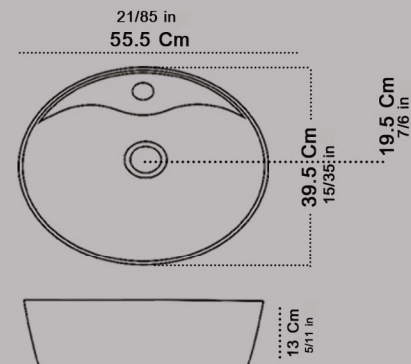

Top Counter Basin Square ASOO
Without Tap Hole
Built in

Size : 37X37

Code:ASO832

Top Counter Basin Rectangle HOMA
With Tap Hole
Built in

Size : 52.5X36

20/66 in
52.5 Cm

12 Cm
4/72 in

Code : HOT821

Top Counter Basin Square HOMA
With Tap Hole
Built in

Size : 35X35

14/17 in
36 Cm

Code : HOT831

Top Counter Basin Ellipse HOMA
With Tap Hole
Built in

Size : 55.5X39.5

Code : HOT811

Top Counter Basin Circle HOMA
With Tap Hole
Built in

Size : 39X39

Code : HOT851

Top Counter Basin Ellipse JUPITER
With Tap Hole
Built in

Size : 55.5X39.5

Code : JPN811

Top Counter Basin Ellipse JUPITER
Without Tap Hole
Built in

Size : 55.5x39.5

Code : JPN881