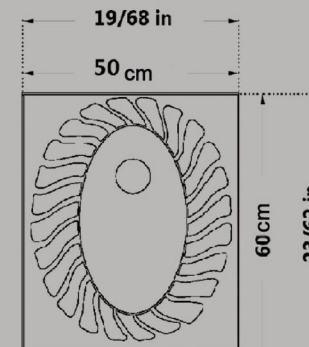

Code : POO207

GATRIA Washbasin
With Half Pedestal
Large & Small

Size : 47X61.5

Size : 44.5X56.5

Code : GTO207

Code : GTO206

AY Washbasin With Half Pedestal Large & Small

Size : 49X60

Size : 45X51

Code : AYO107

Code : AYO204

ATAROD washbasin without pedestal

Size : 51.5x63.5

Size : 47x55.5

Size : 42x48

Size : 40x35

Code:STO206

ARSITA Squatting Pan Large
Closed Rim
Ergonomic

Size : 60x60

Code : ARO616

PORIMA Squatting Pan
Closed Rim

Size : 50x60

Code : POO617

TITAN Great Medical Marble Squating Pan
Close Rime

Size : 49x60

Code : TTM617

TITAN Squatting Pan

Marble

Small

Closed Rim

Size : 42.5x56.5

Code : TTM618