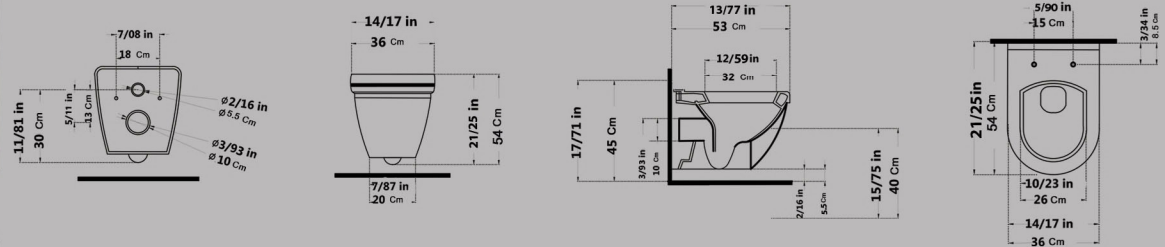

Size : 56X36

Code : JP801

ARSITA Wall Hung
 With Steel Bidet Pipe
 Soft Close Seat Cover

Code : ARA101 Size : 36x53
 Code : ARB101 Size : 36X53

ARSITA New Closet wall hung
 ARSITA New Rimless wall hung

ARSITA New One Piece Closet

With Steel Bidet Pipe

Soft Close Seat Cover

Two-Stroke Mechanism

Siphon Output Diameter 10Cm

Code : ARA501 Size : 35X67.5

AXE : 225

SATRON One Piece Closet

With Steel Bidet Pipe