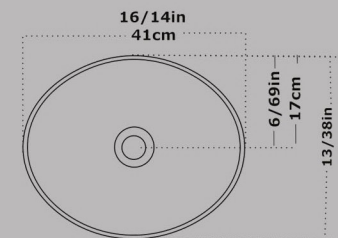

Code : GSF826

Top Counter Basin Hexagon MITRA
With Tap Hole
Built in

Size : 41x49

19/29in
49cm

Code:MI154

**Top Counter Basin Hexagon MITRA
Without Tap Hole
Built in**

Size : 41X49

19/29in
49cm

16/4in
41cm

4/72in
12cm

Code:MI803

Top Counter Basin MAYA
Without Tap Hole
Built in

Size : 41X34

Code : MAY811

Top Counter Basin Rectagle SIMPLE
Without Tap Hole
Built in

Size : 36.5x52.5

Code :SAD7821

Top Counter Basin Square SIMPLE
Without Tap Hole
Built in

Size : 36X36

Code : SAD7839

Wash Basin
Corner AY
With Tap Hole

Size : 36x36

Code : AYO226

Wash Stands
Rectangle ARAMIS
With Tap Hole