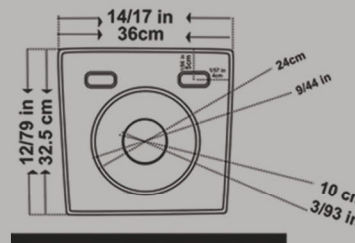

Size : 56X36

Code : JP801

ARSITA Wall Hung
 With Steel Bidet Pipe
 Soft Close Seat Cover

Code : ARA101 Size : 36x53
 Code : ARB101 Size : 36X53

ARSITA New Closet wall hung
 ARSITA New Rimless wall hung

ARSITA New One Piece Closet