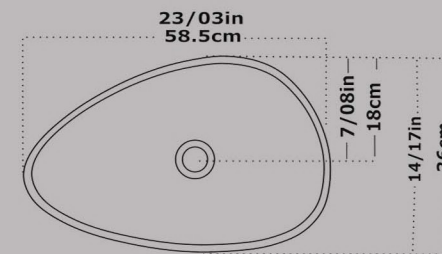

**Top Counter Basin MG 60
Without Tap Hole
Built in**

Size : 61.5x40

Code : GM827

Top Counter Basin BOAT
Without Tap Hole
Built in

Size : 58.5X36

Code : BOA811

G.S.F Countertop Basin Rrgtangle
Without Tap Hole
Built in