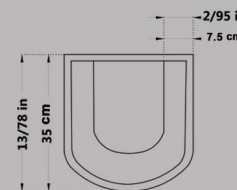

Size : 50x27

Code : AR7042

SINK With Tap Hole ARSITA

Size : 60.5X45

Code : ARO807

SINK With Tap Hole ARSITA

Size : 60.5X45

Code : ARO807

Under Counter Basin
Ellipse JUPITER

Size : 37x50

Code : JPU851

Under Counter Basin Rectangle SATRON

Size : 35x55

Code : STU852

Washbasin
For Infirm People
Rectangle PORIMA

Size : 59X55

Code : POO207

GATRIA Washbasin
With Half Pedestal
Large & Small

Size : 47X61.5

Size : 44.5X56.5

Code : GTO207

Code : GTO206

AY Washbasin With Half Pedestal Large & Small

Size : 49X60

Size : 45X51

Code : AYO107

Code : AYO204

ATAROD washbasin without pedestal

Size : 51.5x63.5

Size : 47x55.5

Size : 42x48

Size : 40x35