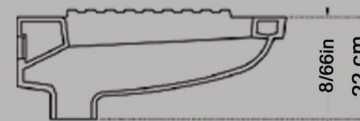

Code : GTO616