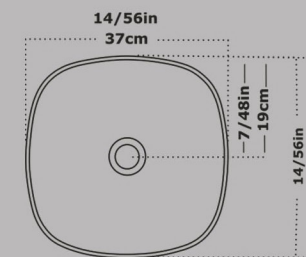

**Top Counter Basin MG 60
Without Tap Hole
Built in**

Size : 61.5x40

Code : GM827

Top Counter Basin BOAT
Without Tap Hole
Built in

Size : 58.5X36

Code : BOA811

G.S.F Countertop Basin Rrgtangle
Without Tap Hole
Built in

Size : 50X39

Code:GSF2204

Countertop Basin Circle G.S.F
Without Tap Hole
Built in

Size : 37X37

Code : GSF2529

Top Counter Basin Triangle ASOO
Without Tap Hole
Built in

Size : 47X40

Code : ASO841

Top Counter Basin Square ASOO
Without Tap Hole
Built in

Size : 37X37

Code:ASO832

Top Counter Basin Rectangle HOMA
With Tap Hole
Built in

Size : 52.5X36

20/66 in
52.5 Cm

12 Cm
4/72 in

Code : HOT821