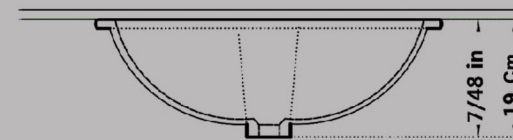

Under Counter Basin
Ellipse JUPITER

Size : 37x50