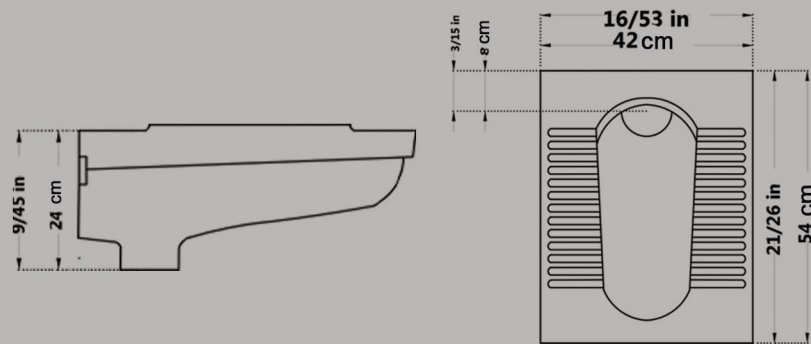

Code : TTW618

TITAN Great Medical Olympic Squating Pan

Close Rim

Ergonomic

Size : 49x60

Code : TT1617

TITAN Small Olympic Squating Pan

Close Rim

Size : 42.5x56.5

Code : TT1618

**URANUS Flat Squating Pan
Open Rim**

Size : 42x54

Code : ORO619

URANUS Dished Squating Pan
Open Rim
Size : 42x54

Code : ORO620

ARSITA Squattingpan
Small
Open Rim
Ergonomic
Size : 43x56

Code : ARO627

ARSITA Close Dished Squatingpan
Close Rim
Ergonomic
Size : 43x56

Code : ARO631

ARSITA Close Squatingpan
Close Rim
Ergonomic
Size : 43x56

Code : ARO628

GATRIA Medical Superciliary squatting Pan