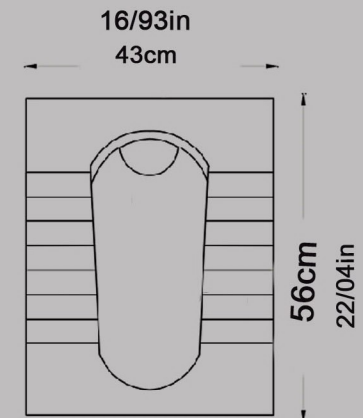

TITAN Great Medical Striated Squating Pan

Closed Rim

Ergonomic

Size : 49x60

Code : TTW615

TITAN Small Medical Striated Squatingpan

Closed Rim

size : 42.5x56.5

Code : TTW618

TITAN Great Medical Olympic Squating Pan

Close Rim

Ergonomic

Size : 49x60

Code : TT1617

TITAN Small Olympic Squating Pan

Close Rim

Size : 42.5x56.5

Code : TT1618

**URANUS Flat Squating Pan
Open Rim**

Size : 42x54

Code : ORO619

URANUS Dished Squating Pan
Open Rim
Size : 42x54

Code : ORO620

ARSITA Squattingpan
Small
Open Rim
Ergonomic
Size : 43x56

Code : ARO627

ARSITA Close Dished Squatingpan
Close Rim
Ergonomic
Size : 43x56

Code : ARO631

ARSITA Close Squatingpan
Close Rim
Ergonomic
Size : 43x56

Code : ARO628

GATRIA Medical Superciliary squatting Pan