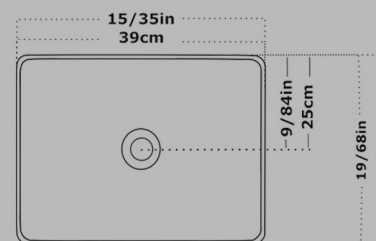

Code : AYO501 Size : 36X67
AXE : 225

AYSON One Piece Closet

With Steel Bidet Pipe

Soft Close Seat Cover

Two-Stroke Mechanism

Siphon Output Diameter 10Cm

Code : AUO501 Size : 39X62

AXE : 125

**Top Counter Basin MG 60
Without Tap Hole
Built in**

Size : 61.5x40

Code : GM827

Top Counter Basin BOAT
Without Tap Hole
Built in

Size : 58.5X36

Code : BOA811

G.S.F Countertop Basin Rrgtangle
Without Tap Hole
Built in

Size : 50X39

Code:GSF2204

Countertop Basin Circle G.S.F
Without Tap Hole
Built in

Size : 37X37

Code : GSF2529

Top Counter Basin Triangle ASOO
Without Tap Hole
Built in

Size : 47X40

Code : ASO841