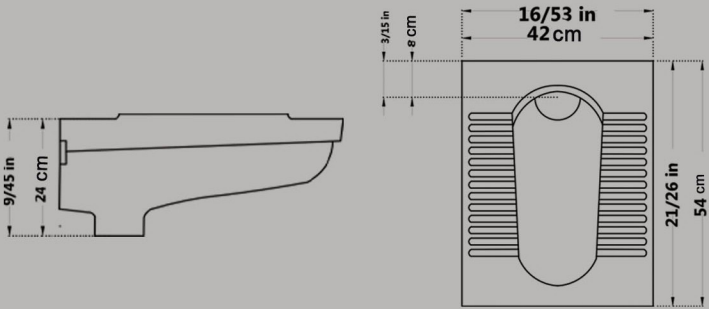

Code : TTW618

TITAN Great Medical Olympic Squating Pan

Close Rim

Ergonomic

Size : 49x60

Code : TT1617

TITAN Small Olympic Squating Pan

Close Rim

Size : 42.5x56.5

Code : TT1618

**URANUS Flat Squating Pan
Open Rim**

Size : 42x54

Code : ORO619

URANUS Dished Squating Pan
Open Rim
Size : 42x54

Code : ORO620

ARSITA Squattingpan
Small
Open Rim
Ergonomic
Size : 43x56

Code : ARO627

ARSITA Close Dished Squatingpan
Close Rim
Ergonomic
Size : 43x56

Code : ARO631

ARSITA Close Squatingpan
Close Rim
Ergonomic
Size : 43x56

Code : ARO628

GATRIA Medical Superciliary squatting Pan