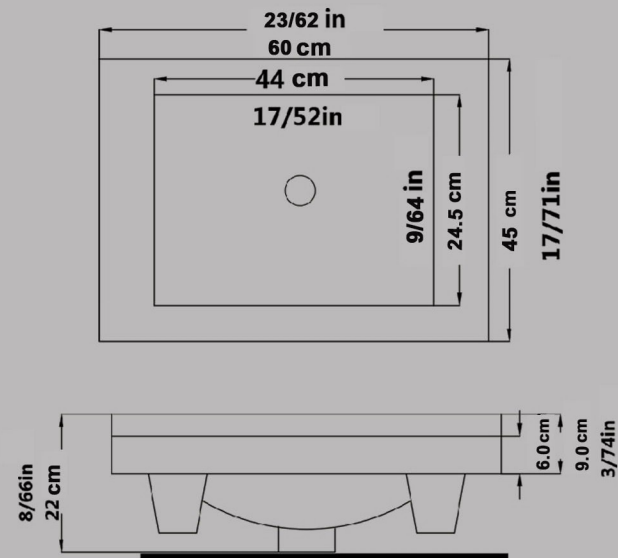

Size : 50x27

Code : AR7042

SINK With Tap Hole ARSITA

Size : 60.5X45

Code : ARO807

SINK With Tap Hole ARSITA

Size : 60.5X45

Code : ARO807

Code : POO207

GATRIA Washbasin
With Half Pedestal
Large & Small

Size : 47X61.5

Size : 44.5X56.5

Code : GTO207

Code : GTO206

AY Washbasin With Half Pedestal Large & Small

Size : 49X60