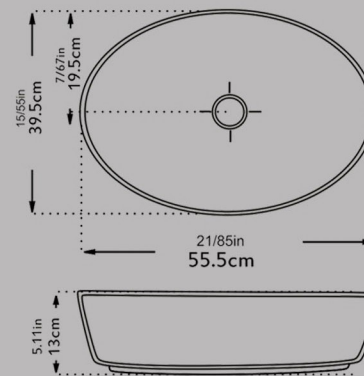

Top Counter Basin Square HOMA
With Tap Hole
Built in

Size : 35X35

14/17 in
36 Cm

Code : HOT831

Top Counter Basin Ellipse HOMA
With Tap Hole
Built in

Size : 55.5X39.5

Code : HOT811

Top Counter Basin Circle HOMA
With Tap Hole
Built in

Size : 39X39

Code : HOT851

Top Counter Basin Ellipse JUPITER
With Tap Hole
Built in

Size : 55.5X39.5

Code : JPN811

Top Counter Basin Ellipse JUPITER
Without Tap Hole
Built in

Size : 55.5x39.5

Code : JPN881

Countertop Basin Circle JUPITER
With Tap Hole
Built in

Size : 39X39

Code : JPN551

Countertop Basin Circle JUPITER
Without Tap Hole
Built in

Size : 39X39

Code : JPN511

Top Counter Basin Ellipse TERMEH
With Tap Hole
Built in

Size : 56.5X39.5

Code:TRT811

Top Counter Basin Circle TERMEH
With Tap Hole
Built in

Size : 39X39

15/35 in
39Cm

Code:TRT851

Top Counter Basin G.S.F
Tap head

Size : 49.5X40