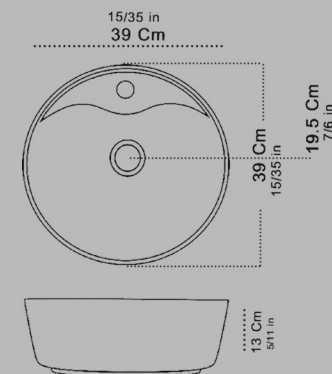

Top Counter Basin Square ASOO
Without Tap Hole
Built in

Size : 37X37

Code:ASO832

Top Counter Basin Rectangle HOMA
With Tap Hole
Built in

Size : 52.5X36

20/66 in
52.5 Cm

12 Cm
4/72 in

Code : HOT821

Top Counter Basin Square HOMA
With Tap Hole
Built in

Size : 35X35

14/17 in
36 Cm

Code : HOT831

Top Counter Basin Ellipse HOMA
With Tap Hole
Built in

Size : 55.5X39.5

Code : HOT811

Top Counter Basin Circle HOMA
With Tap Hole
Built in

Size : 39X39

Code : HOT851

Top Counter Basin Ellipse JUPITER
With Tap Hole
Built in

Size : 55.5X39.5

Code : JPN811

Top Counter Basin Ellipse JUPITER
Without Tap Hole
Built in

Size : 55.5x39.5

Code : JPN881