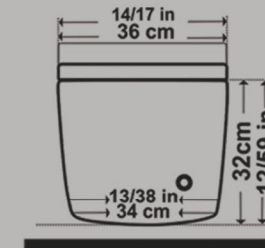

Size : 56X36

Code : JP801

ARSITA Wall Hung
 With Steel Bidet Pipe
 Soft Close Seat Cover

Code : ARA101 Size : 36x53
 Code : ARB101 Size : 36X53

ARSITA New Closet wall hung
 ARSITA New Rimless wall hung

ARSITA New One Piece Closet