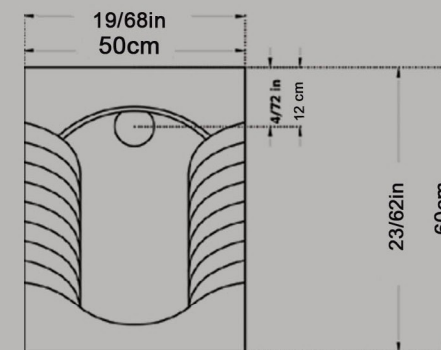

Code : TTW618

TITAN Great Medical Olympic Squating Pan

Close Rim

Ergonomic

Size : 49x60

Code : TT1617

TITAN Small Olympic Squating Pan

Close Rim

Size : 42.5x56.5

Code : TT1618

**URANUS Flat Squating Pan
Open Rim**

Size : 42x54

Code : ORO619

URANUS Dished Squating Pan
Open Rim
Size : 42x54

Code : ORO620

ARSITA Squattingpan
Small
Open Rim
Ergonomic
Size : 43x56

Code : ARO627

ARSITA Close Dished Squatingpan
Close Rim
Ergonomic
Size : 43x56

Code : ARO631

ARSITA Close Squatingpan
Close Rim
Ergonomic
Size : 43x56

Code : ARO628

GATRIA Medical Superciliary squatting Pan

Larg

Closed Rim

Ergonomic

Size : 50x60

Code : GTO616

GATRIA Medical Superciliary Squating Pan

Small

Closed Rim