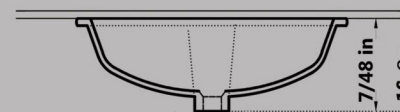

Size : 50x27

Code : AR7042

SINK With Tap Hole ARSITA

Size : 60.5X45

Code : ARO807

SINK With Tap Hole ARSITA

Size : 60.5X45

Code : ARO807

Under Counter Basin
Ellipse JUPITER

Size : 37x50

Code : JPU851

Under Counter Basin Rectangle SATRON

Size : 35x55

Code : STU852

Washbasin
For Infirm People
Rectangle PORIMA

Size : 59X55

Code : POO207

GATRIA Washbasin
With Half Pedestal
Large & Small

Size : 47X61.5

Size : 44.5X56.5

Code : GTO207

Code : GTO206

AY Washbasin With Half Pedestal Large & Small

Size : 49X60