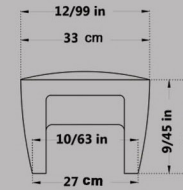

Size : 50x27

Code : AR7042

SINK With Tap Hole ARSITA

Size : 60.5X45

Code : ARO807

SINK With Tap Hole ARSITA

Size : 60.5X45

Code : ARO807

Under Counter Basin
Ellipse JUPITER

Size : 37x50

Code : JPU851

Under Counter Basin Rectangle SATRON

Size : 35x55

Code : STU852

Washbasin
For Infirm People
Rectangle PORIMA

Size : 59X55

Code : POO207

GATRIA Washbasin
With Half Pedestal
Large & Small

Size : 47X61.5

Size : 44.5X56.5

Code : GTO207

Code : GTO206

AY Washbasin With Half Pedestal Large & Small

Size : 49X60

Size : 45X51

Code : AYO107

Code : AYO204

ATAROD washbasin without pedestal

Size : 51.5x63.5

Size : 47x55.5

Size : 42x48

Size : 40x35