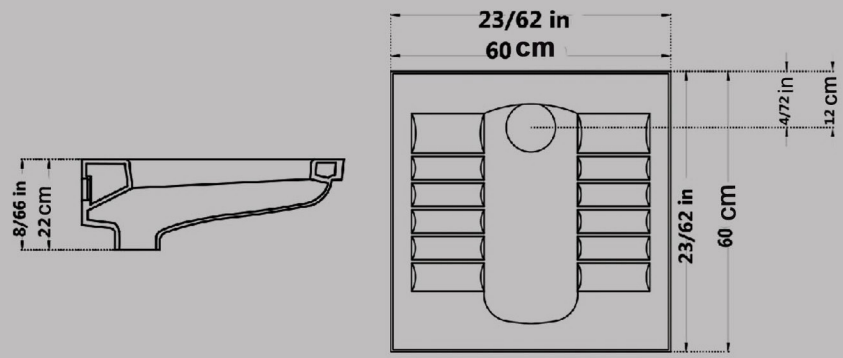

Code:STO206

ARSITA Squatting Pan Large
Closed Rim
Ergonomic

Size : 60x60

Code : ARO616

PORIMA Squatting Pan
Closed Rim

Size : 50x60

Code : POO617

TITAN Great Medical Marble Squating Pan
Close Rime