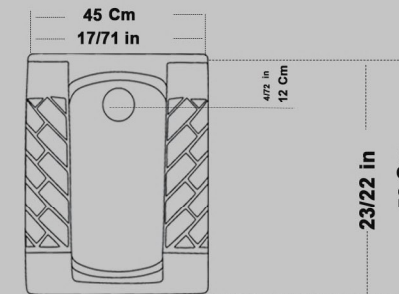

Size : 42.5x56.5

Code : TT1618

**URANUS Flat Squating Pan
Open Rim**

Size : 42x54

Code : ORO619

URANUS Dished Squating Pan
Open Rim
Size : 42x54

Code : ORO620

ARSITA Squattingpan
Small
Open Rim
Ergonomic
Size : 43x56

Ergonomic

size : 45x58

code : GTO615

D.K.M Brickwork squattingpan

Size : 45x59

Code : GTO615

Code : 70000238

Code : 70000239