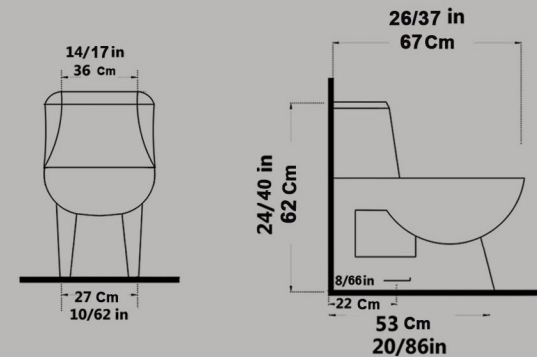

YULDUZ New One Piece Closet

With Steel Bidet Pipe

Soft Close Seat Cover

Two-Stroke Mechanism

Siphon Output Diameter 10Cm

Code : ULN501 Size : 36x67

AXE : 225