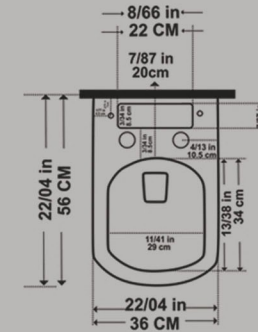

Size : 56X36

Code : JP801

ARSITA Wall Hung
 With Steel Bidet Pipe
 Soft Close Seat Cover

Code : ARA101 Size : 36x53
 Code : ARB101 Size : 36X53

ARSITA New Closet wall hung
 ARSITA New Rimless wall hung

ARSITA New One Piece Closet