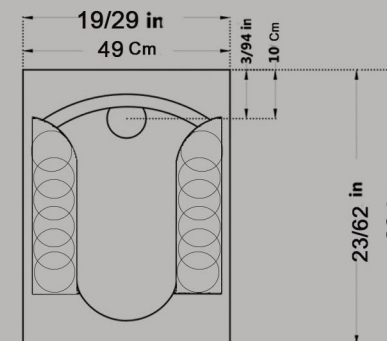

Size : 49x60

Code : TTM617

TITAN Squatting Pan

Marble

Small

Closed Rim

Size : 42.5x56.5

Code : TTM618

TITAN Great Medical Striated Squating Pan

Closed Rim

Ergonomic

Size : 49x60

Code : TTW615

TITAN Small Medical Striated Squatingpan

Closed Rim

size : 42.5x56.5

Code : TTW618

TITAN Great Medical Olympic Squating Pan

Close Rim

Ergonomic

Size : 49x60

Code : TT1617

TITAN Small Olympic Squating Pan

Close Rim

Size : 42.5x56.5

Code : TT1618

**URANUS Flat Squating Pan
Open Rim**

Size : 42x54

Code : ORO619

URANUS Dished Squating Pan
Open Rim
Size : 42x54

Code : ORO620

ARSITA Squattingpan
Small
Open Rim
Ergonomic
Size : 43x56