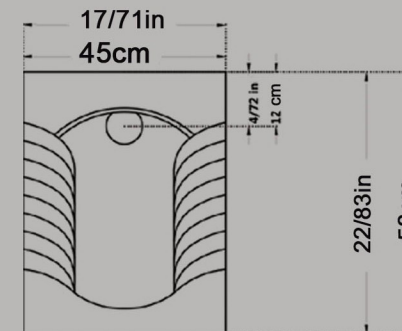

Size : 42.5x56.5

Code : TT1618

**URANUS Flat Squating Pan
Open Rim**

Size : 42x54

Code : ORO619

URANUS Dished Squating Pan
Open Rim
Size : 42x54

Code : ORO620

ARSITA Squattingpan
Small
Open Rim
Ergonomic
Size : 43x56

Code : ARO627

ARSITA Close Dished Squatingpan
Close Rim
Ergonomic
Size : 43x56

Code : ARO631

ARSITA Close Squatingpan
Close Rim
Ergonomic
Size : 43x56

Code : ARO628

GATRIA Medical Superciliary squatting Pan

Larg

Closed Rim

Ergonomic

Size : 50x60

Code : GTO616

GATRIA Medical Superciliary Squating Pan

Small

Closed Rim

Ergonomic

size : 45x58

code : GTO615

D.K.M Brickwork squattingpan

Size : 45x59

Code : GTO615

Code : 70000238

Code : 70000239