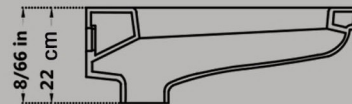

Code : TTM617